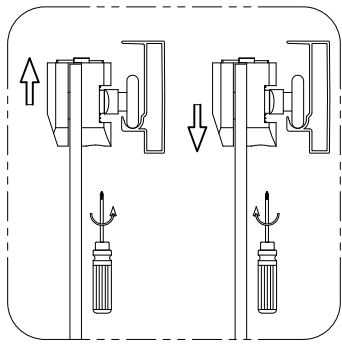

Tools required (Tools not provided)

Installation Instructions

1.

	L	W
800x800	770-790	770-790
900x900	870-890	870-890

1-1	<p>03 x2</p>
1-2	<p>Ø6x40mm</p>
1-3	<p>05 x6</p>
1-4	

2.

open

close

3.

open

close

4.

5.

Step A: Locate the rollers into the top and bottom rails.

6.

Step B: Please adjust the top roller up and down with the screw shown below using a screwdriver