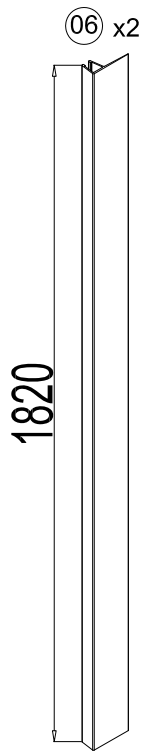

USER MANUAL

Thank you for choosing Better Bathrooms.
Please read this manual before installing your product
and keep for future reference.

better 
bathrooms

Carina 6mm Quadrant Enclosure

CARQCH800 / CARQCH900

Technical Drawing

Component Listing

01  6Pcs	02  ST3.5*9 6Pcs	03  2Pcs	04  2Pcs	05  ST4.2*35 6Pcs	06  1820mm 2Pcs
07  1880mm 2Pcs	08  2Pcs	09  2Pcs	10  1Pair	11  4Pcs	12  2Pcs
13  4Pcs	14  2Pcs	15  2Pcs			

Tools required (Tools not provided)

Installation Instructions

1.

	L	W
800x800	770-790	770-790
900x900	870-890	870-890

1-1	<p>03 x2</p>
1-2	<p>Ø6x40mm</p>
1-3	<p>05 x6</p>
1-4	

2.

open

close

3.

open

close

4.

5.

Step A: Locate the rollers into the top and bottom rails.

6.

Step B: Please adjust the top roller up and down with the screw shown below using a screwdriver