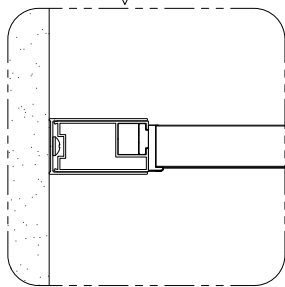

Tools required (Tools not provided)

Installation Instructions

1.

	L	W
800x800	770-790	770-790
900x900	870-890	870-890

1-1	<p>03 x2</p>
1-2	<p>Ø6x40mm</p>
1-3	<p>05 x6</p>
1-4	

2.

open

close

3.

open

close

4.

5.

Step A: Locate the rollers into the top and bottom rails.

6.

Step B: Please adjust the top roller up and down with the screw shown below using a screwdriver