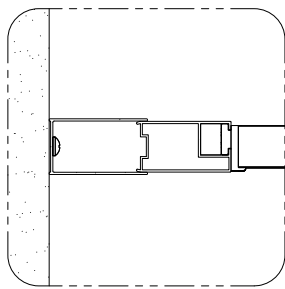

Tools required (Tools not provided)

Installation Instructions

1.

	L	W
800x800	770-790	770-790
900x900	870-890	870-890

1-1	<p>03 x2</p>
1-2	<p>Ø6x40mm</p>
1-3	<p>05 x6</p>
1-4	

2.

open

close

3.

open

close

4.

5.

Step A: Locate the rollers into the top and bottom rails.

6.

Step B: Please adjust the top roller up and down with the screw shown below using a screwdriver